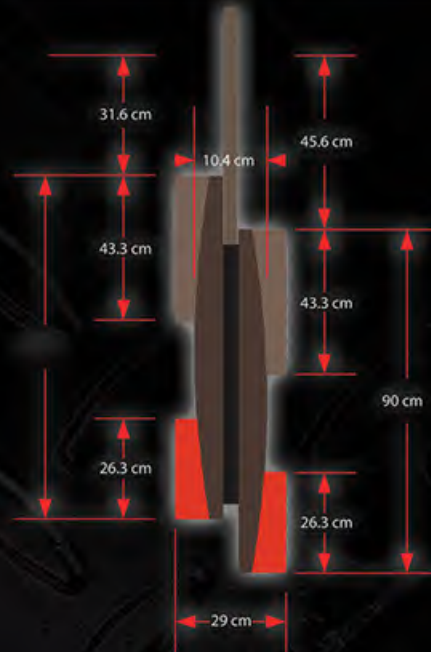

Design Division

The Dubai Mall Directional Signage

SPOT DETAIL

PERSPECTIVE VIEW

ELEVATION

STRUCTURAL DETAILS

Design Division

The Dubai Mall Directional Signage