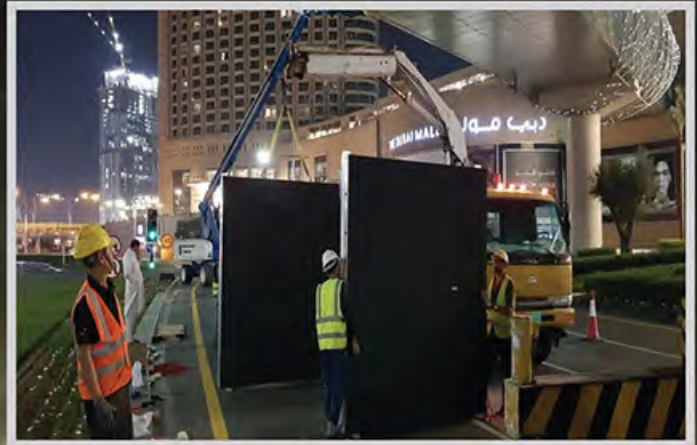

Outdoor Media

Emaar Boulevard LED screen