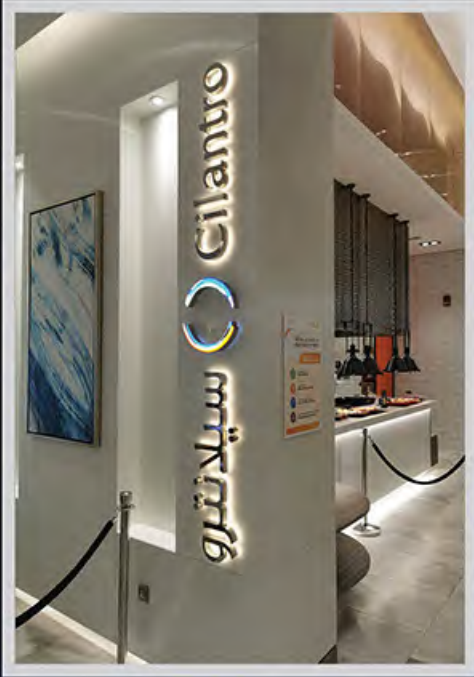

Projects

Arjaan Rotana Hotel