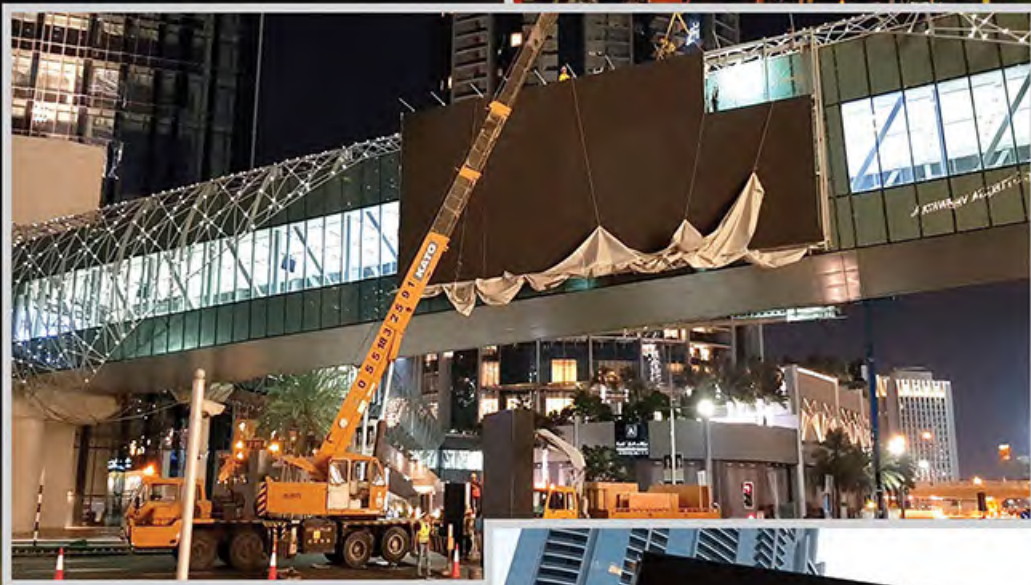

Outdoor Media

Emaar Boulevard LED screen

Outdoor Media

Emaar Boulevard LED screen

Outdoor Media

Emaar Boulevard LED screen

Outdoor Media

Hatta Sports Club Scoreboard

Outdoor Media

Dubai Marina Mall External LED Display

Outdoor Media

Dubai Marina Mall Internal LED Display

Outdoor Media

The Dubai Mall Fountain Exit LED Display

Outdoor Media

Emaar Boulevard Mupi