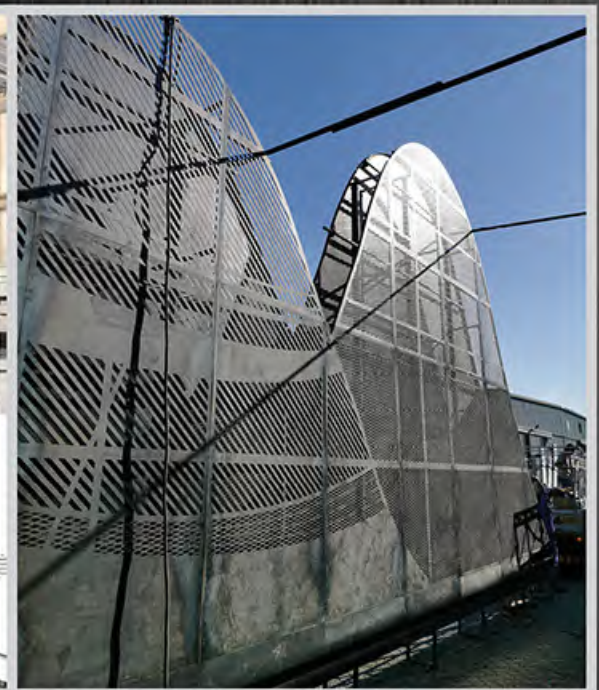

Signage Production

Production