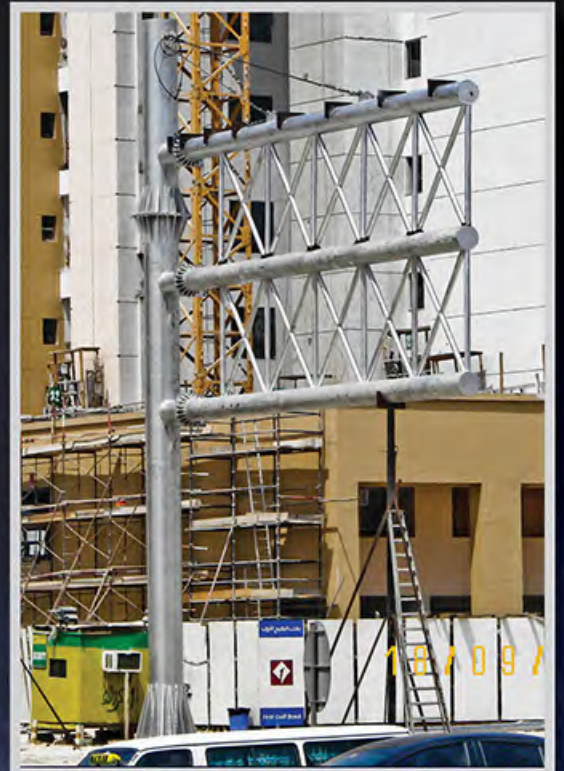

Outdoor Media

Heavy Metal Work