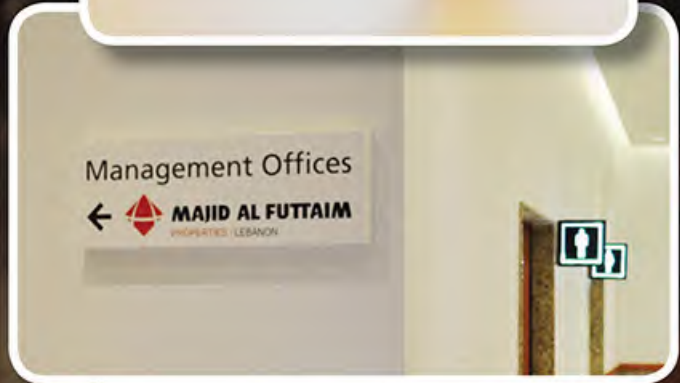

Projects

Beirut City Centre