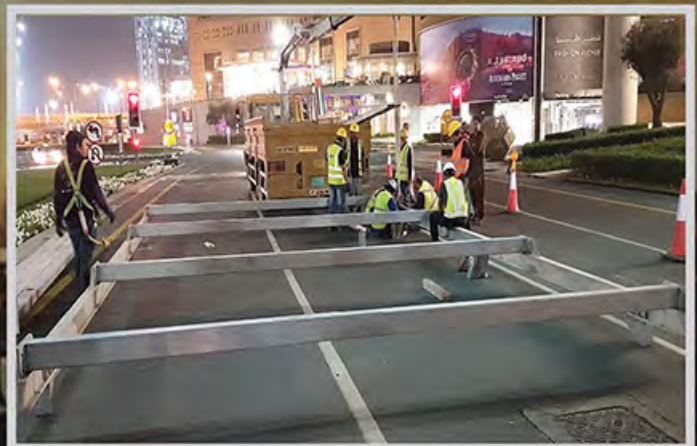

Outdoor Media

Emaar Boulevard LED screen