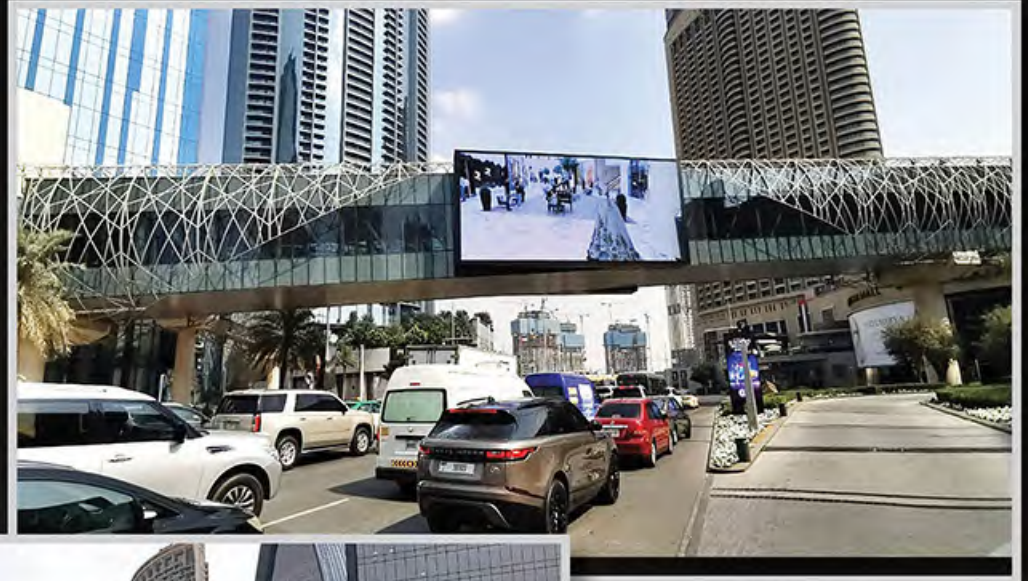

Outdoor Media

Emaar Boulevard LED screen