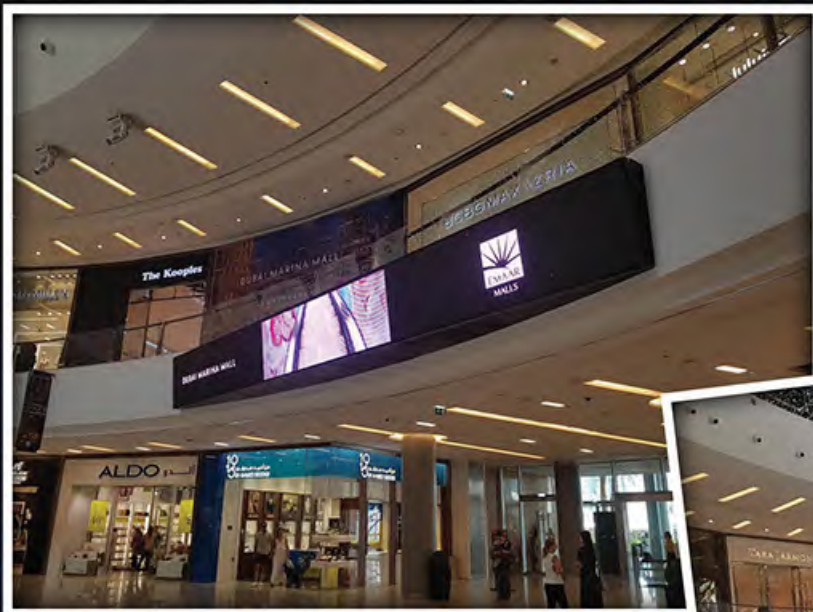

Outdoor Media

Emaar Boulevard LED screen

Outdoor Media

Emaar Boulevard LED screen

Outdoor Media

Emaar Boulevard LED screen

Outdoor Media

Hatta Sports Club Scoreboard

Outdoor Media

Dubai Marina Mall External LED Display

Outdoor Media

Dubai Marina Mall Internal LED Display

Outdoor Media

The Dubai Mall Fountain Exit LED Display

Outdoor Media

Emaar Boulevard Mupi