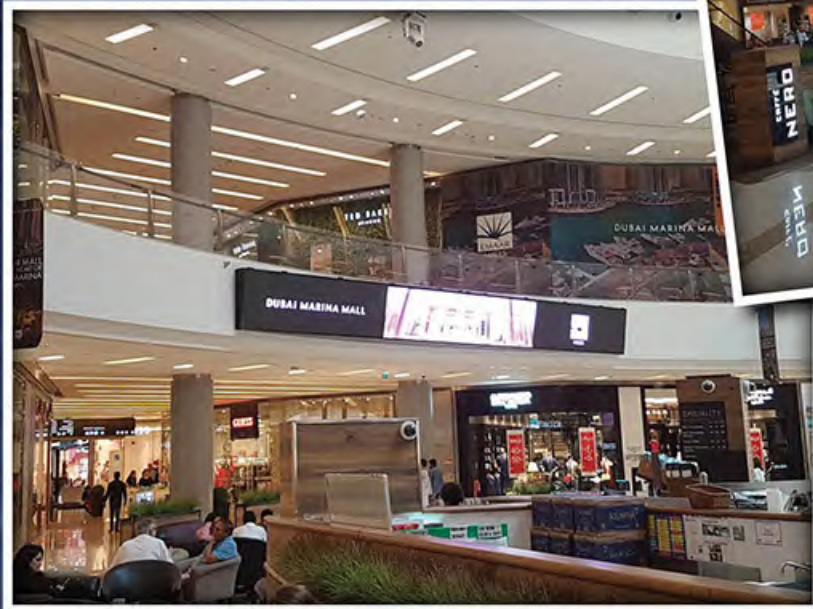

Outdoor Media

Emaar Boulevard LED screen

Outdoor Media

Emaar Boulevard LED screen

Outdoor Media

Emaar Boulevard LED screen

Outdoor Media

Hatta Sports Club Scoreboard

Outdoor Media

Dubai Marina Mall External LED Display

Outdoor Media

Dubai Marina Mall Internal LED Display

Outdoor Media

The Dubai Mall Fountain Exit LED Display

Outdoor Media

Emaar Boulevard Mupi