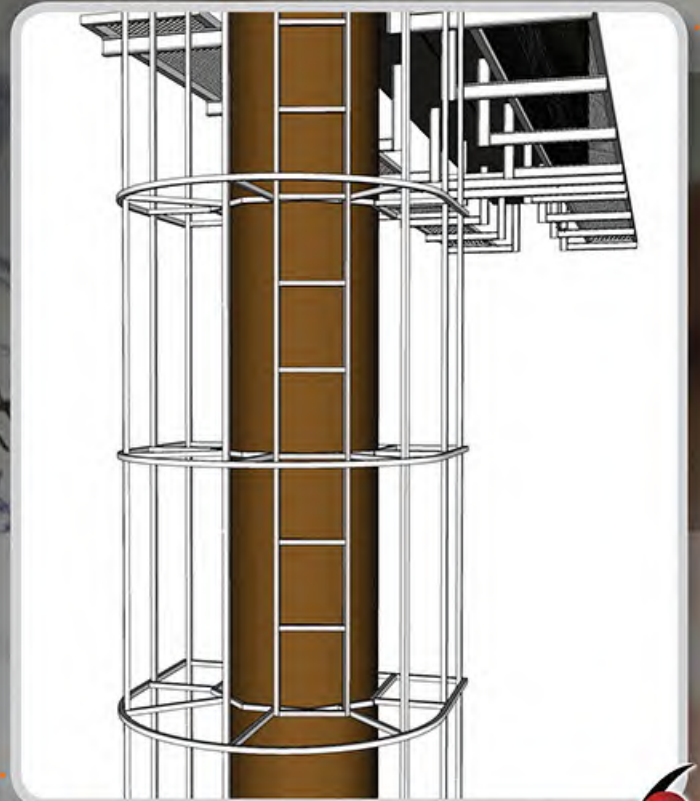

Unipole Signs

Signage Production

From a simple individual sign to an entire sign system, we can match the requirements of any contract, large or small. Our in house production facility is equipped with cutting-edge technology and staffed with highly skilled personnel, able to Manufacture and execute all kind of Sign boards and metal structure and meet deadline with quality assurance.