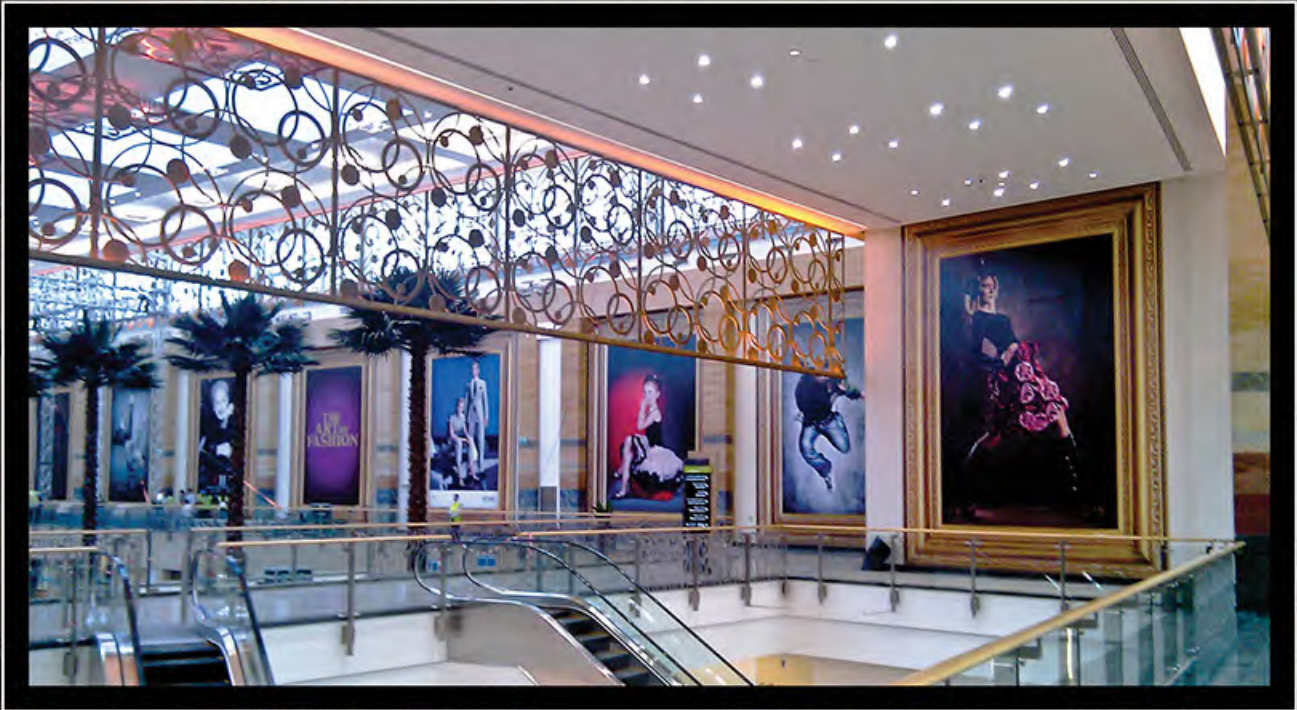

Large Format Printing

Mirdif City Centre Hoardings