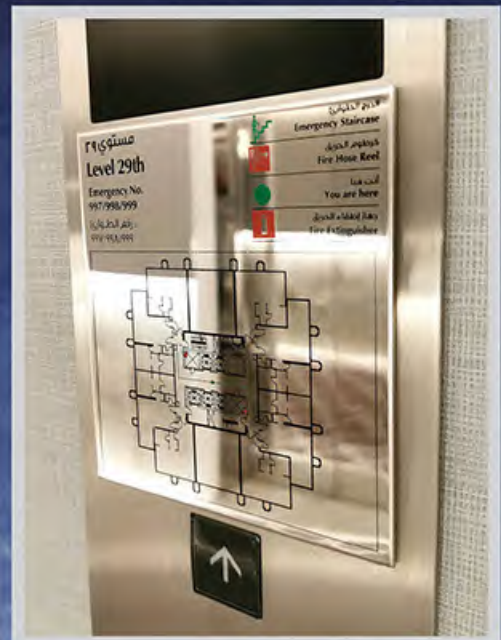

Projects

Arjaan Rotana Hotel