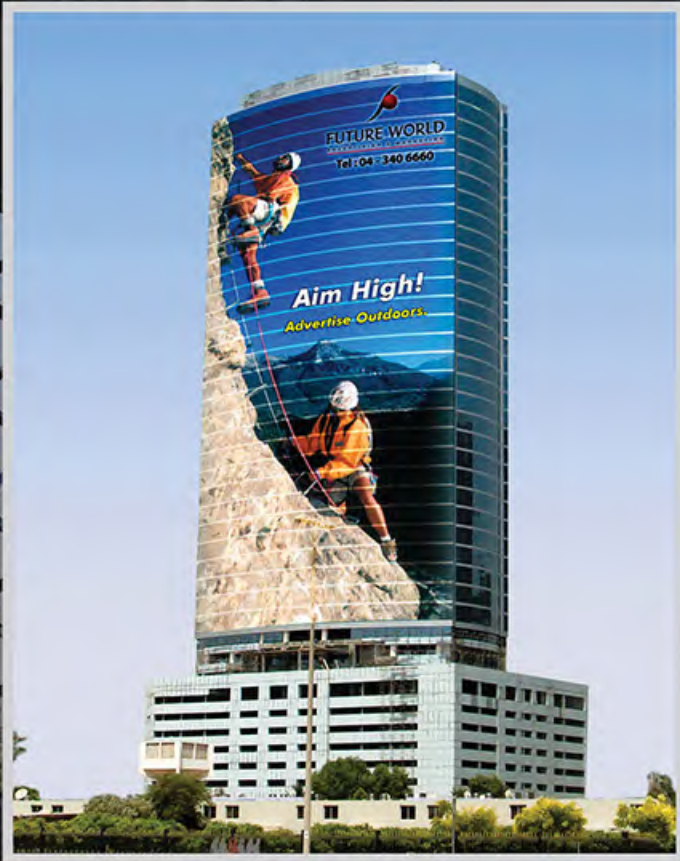

Large Format Printing

Window Graphics