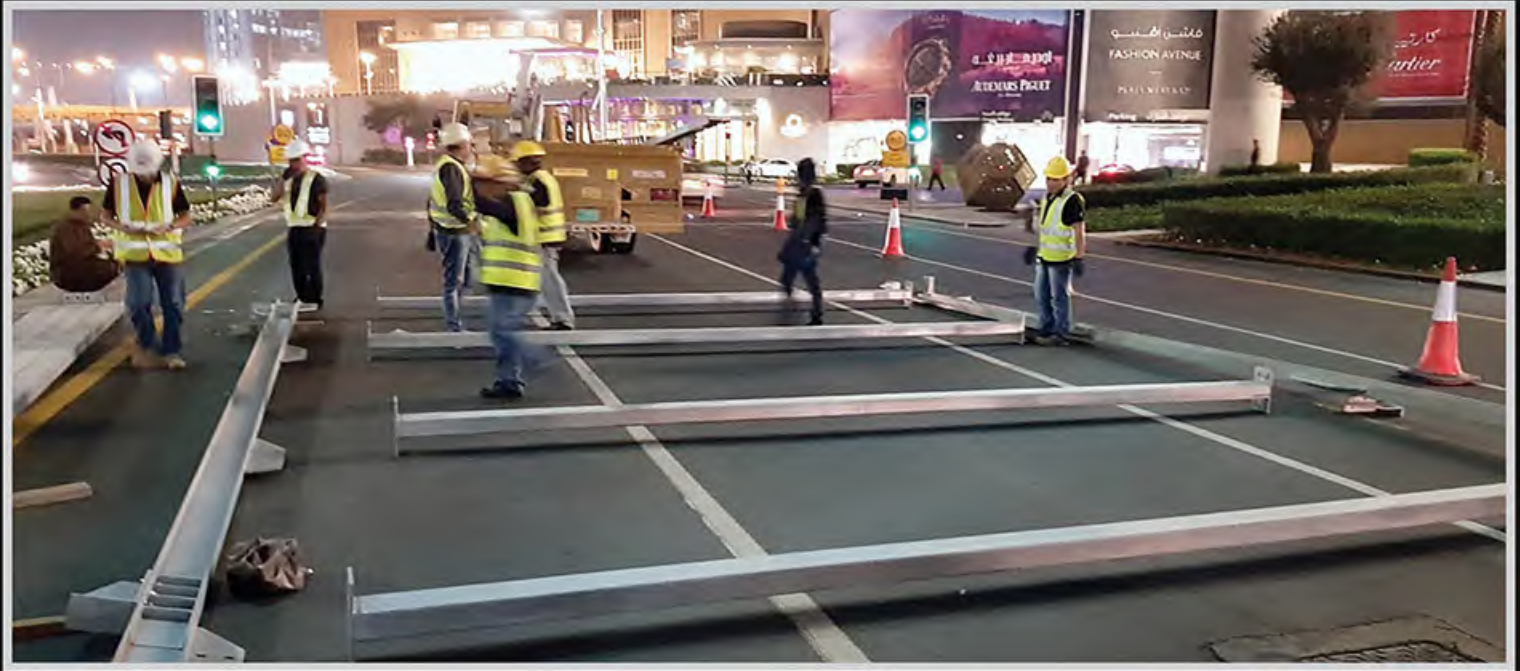

Outdoor Media

Emaar Boulevard LED screen