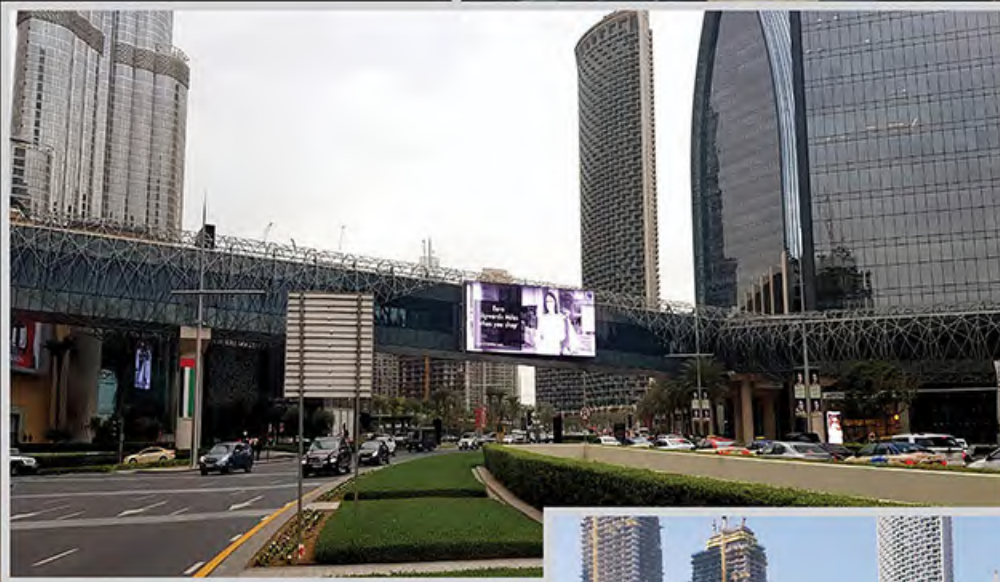

Outdoor Media

Emaar Boulevard LED screen