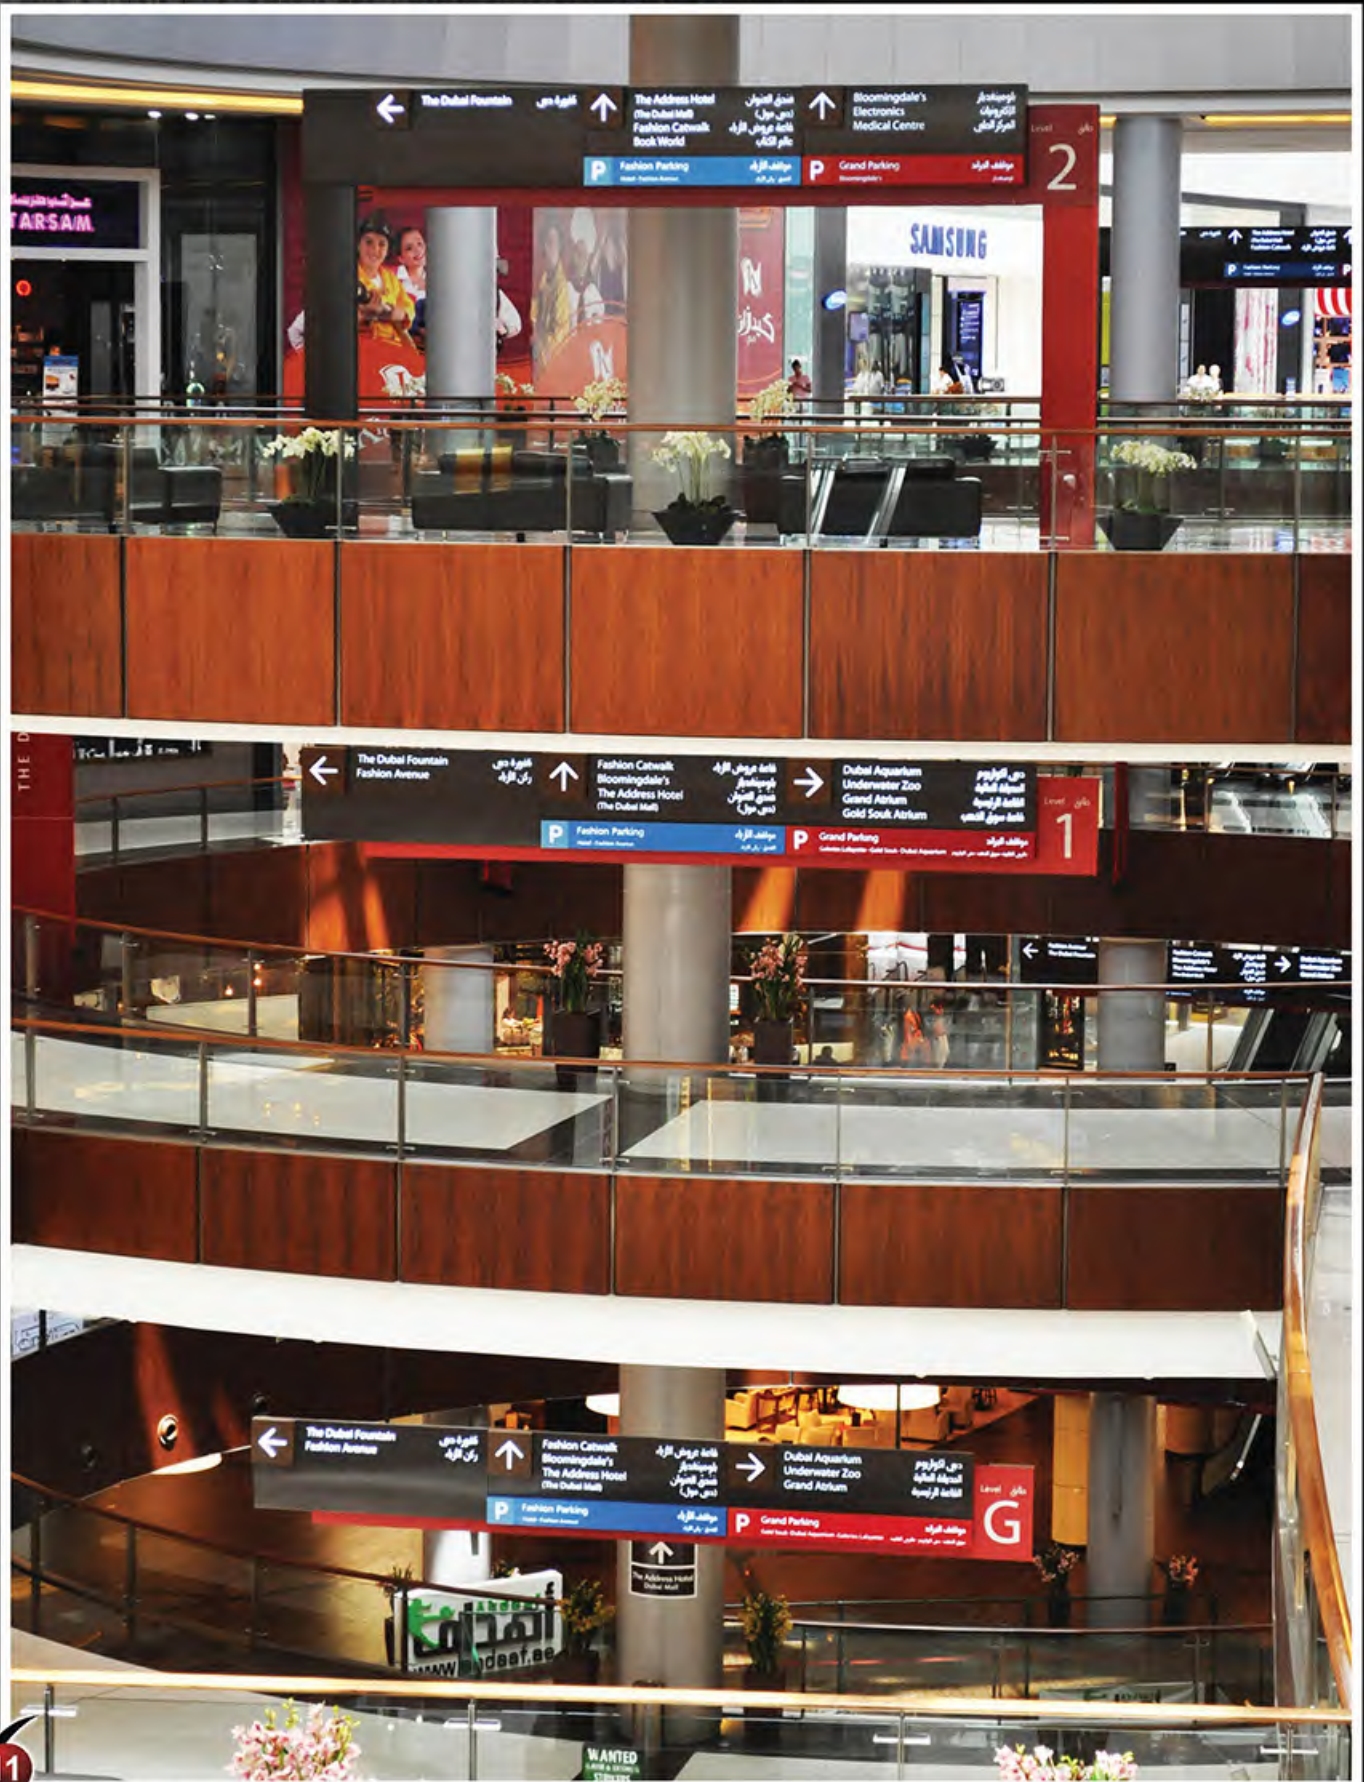

Unipole Signs

Signage Production

From a simple individual sign to an entire sign system, we can match the requirements of any contract, large or small. Our in house production facility is equipped with cutting-edge technology and staffed with highly skilled personnel, able to Manufacture and execute all kind of Sign boards and metal structure and meet deadline with quality assurance.

The Dubai Mall Directional Signs

The Dubai Mall Directional Signs

Signage Production

The Dubai Mall

Signage Production

The Dubai Mall

Signage Production

The Dubai Mall